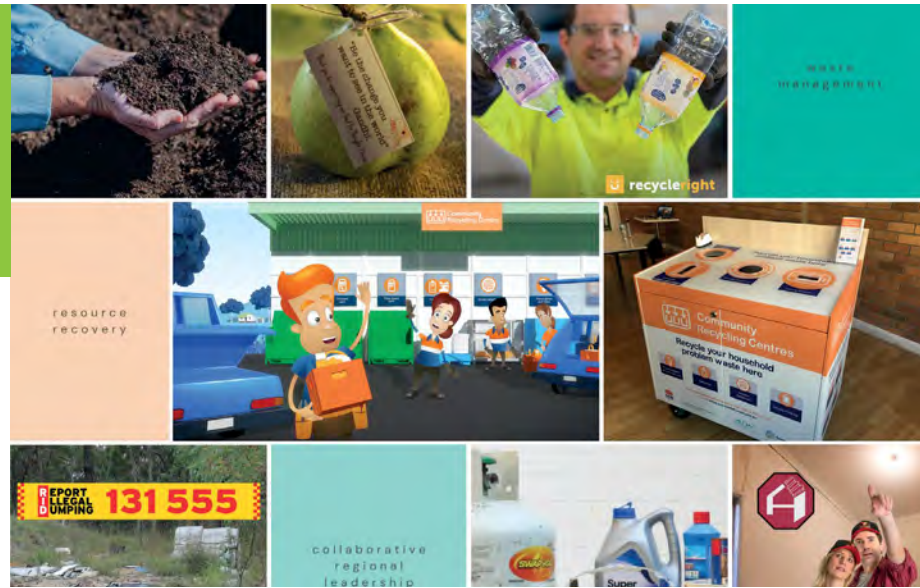

NIRW

Based in: Tamworth

Alison Leckie

nirw.org.au

Northern Inland Regional Waste (NIRW) is a regional waste group in the New England and North West region of NSW. The team at NIRW work collaboratively with a range of stakeholders to achieve strategic, regional outcomes in sustainable waste management, resource recovery and the circular economy.

UNE SRI SUPPORT: Attended various SMART sessions and networking events.